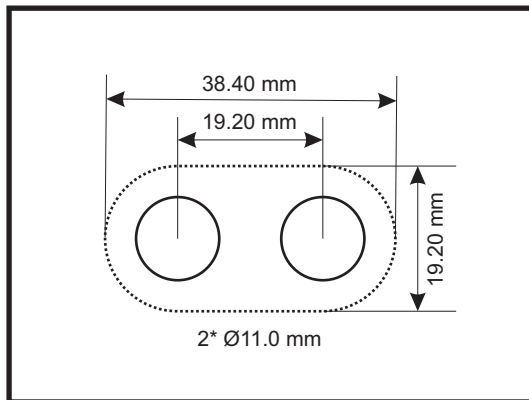

# L C Audio Technology ST-02 Speaker Terminal

Hole Guide for Mounting with Support (2 Terminals)

Hole Guide for Single Terminal