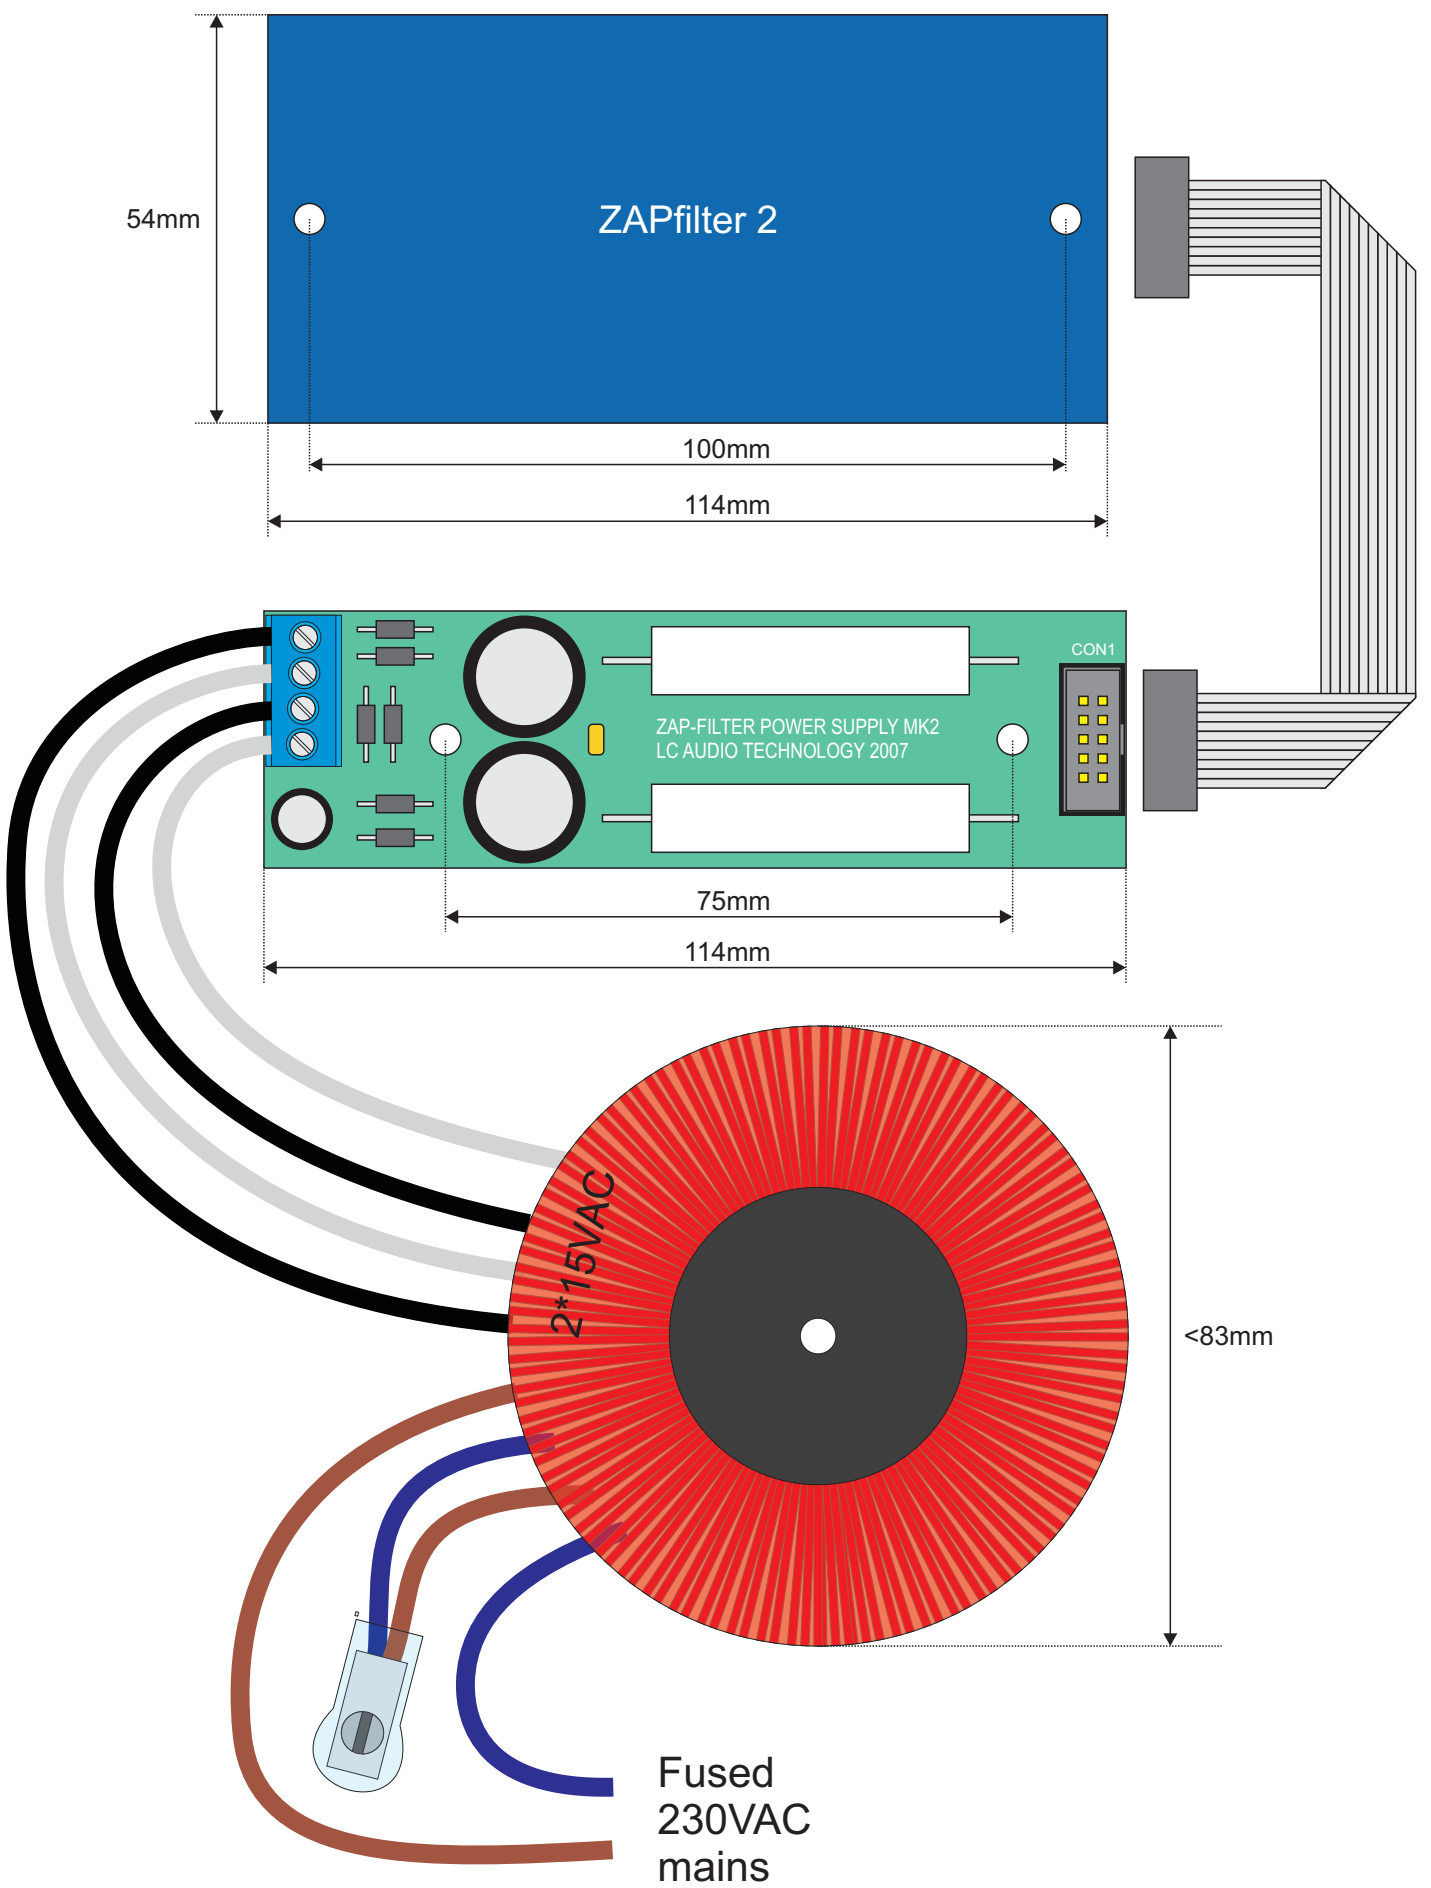

230V ZapFilter Supply Connection

115V ZapFilter Supply Connection